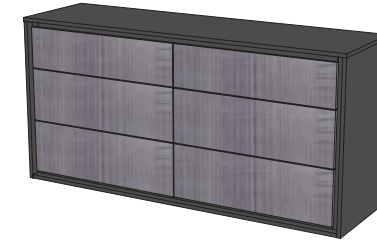

0705-0020
Large double dresser
Grand bureau double
64 3/8 x 18 1/4 x 31 3/4" H